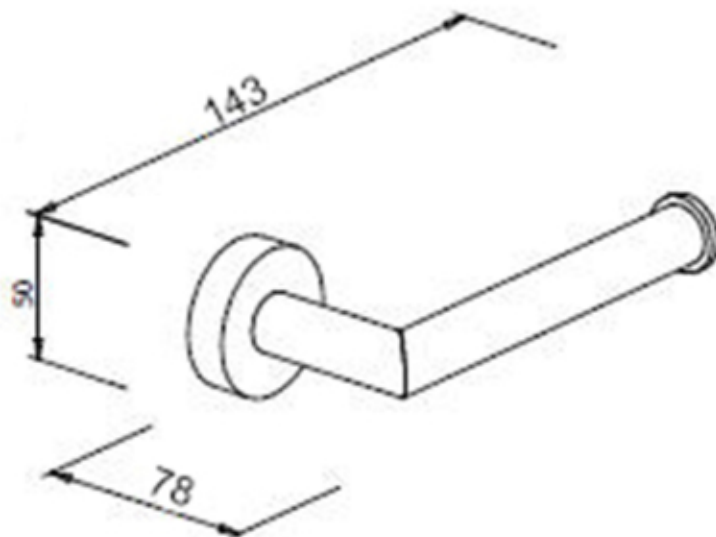

meco[®]
YOUR BATHROOM

pax toilet roll holder

MG02171

version 01 date 05/09/2016

FEATURES

chrome
143x78mm

meco international pty ltd.

meco.com.au